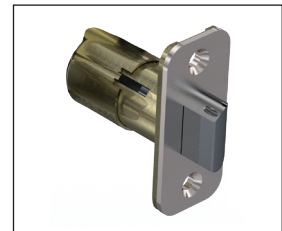

*ADJ latch is standard.

**Only round rose is available in 613 finish.

***Optional fixed backset latch adds fire label and BHMA Certification.

How to Order - Keyed Functions

SERIES	FUNCTION	LEVER	ROSE	FINISH	LATCH	STRIKE	CYLINDER	KEYWAY	KEYING	OPTION
SF	116	PHL	—	626	234	FL	D	SCC	KD	—
	116 — Entrance	BSN MIA MEM ORL PHL	BLANK — Round Rose (default) All Levers SR — Square Rose (All Levers)	605 606 613** 619 622 625 626 **Round Rose Only	234*** — Fire Rated Fixed 2-3/4" backset fire rated latch, Square Corner 1-1/8" face 238*** — Fire Rated Fixed 2-3/8" backset fire rated latch, Square Corner 1" face 238R*** — Fire Rated Fixed 2-3/8" backset fire rated latch, Radius Corner 1" face	FL — Full Lip (default) ASA — ANSI/ASA T — "T" Strike	D — Default L — Less Cylinder SF6 — SFIC prepped w/ 6 pin core SF7 — SFIC prepped w/ 7 pin core SFL — SFIC prepped but less core			SF — Split Finishes

Non-Fire Rated Adjustable Latch (Standard on Non-Keyed Functions)

CODE	DESCRIPTION
ADJ	Adjustable non-fire rated latch, 1" face width with 1/4" radius corner with 1-1/8" square corner filler

Non-Fire Rated
Adjustable Latch