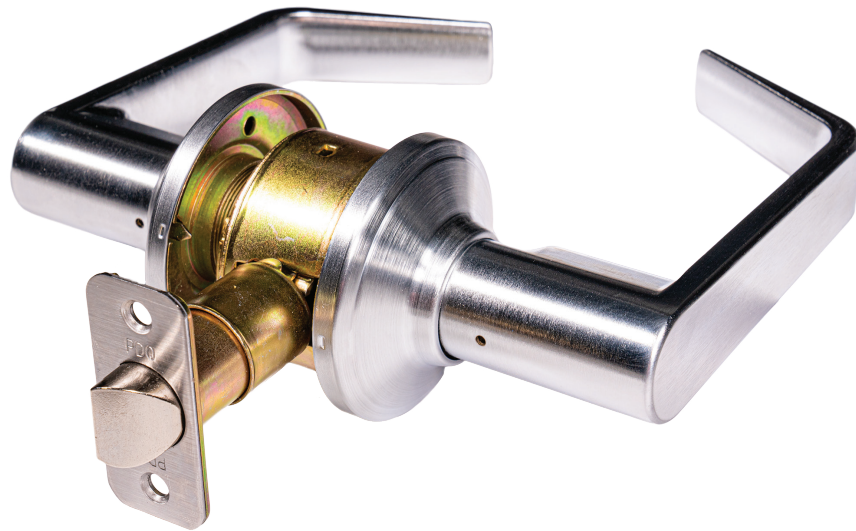

SF SERIES

Standard Duty Cylindrical Lock
Grade 2

pdqlocks.com

SF SERIES Grade 2 Cylindrical Lock

Reliable Security for Multi-Family, Multi-Tenant and Light Commercial Applications.

- 4 functions - Privacy, Passage, Entrance plus Single Dummy
- Heavier duty cylindrical lock is more durable than a tubular lock
- 5 designer levers to choose from
- 7 architectural finishes
- Stylish 2-9/16" round rose and 2-15/16" square rose
- Retrofits all major manufacturer's door preps
- Adjustable 2-3/8" - 2-3/4" backset latch is standard.
- Optional fixed backset latch adds fire label and BHMA certification.
- Anti-lockout kick-off feature (Privacy)
- Suitable for doors 1-3/8" - 1-3/4" thick
- Shares common levers with SD Cylindrical and CL Interconnected locks. Mix and match for a uniform look.

How to Order - Non-Keyed Functions

SERIES	FUNCTION	LEVER	ROSE	FINISH	LATCH	STRIKE	OPTION
SF	126	PHL	—	626	ADJ	FL	—
	126 — Passage 176 — Privacy 211 — Single Dummy	BSN MIA MEM* ORL PHL	BLANK — Round Rose (default) All Levers SR — Square Rose (All Levers)	605 606 613** 619 622 625 626 **Round Rose Only	ADJ* — Non-Fire Rated 1" face width, 1/4" radius corner with 1-1/8" square corner filler. 234*** — Fire Rated Fixed 2-3/4" backset fire rated latch, Square Corner 1-1/8" face 238*** — Fire Rated Fixed 2-3/8" backset fire rated latch, Square Corner 1" face 238R*** — Fire Rated Fixed 2-3/8" backset fire rated latch, Radius Corner 1" face	FL — Full Lip (default) ASA — ANSI/ASA T — "T" Strike	SF — Split Finishes