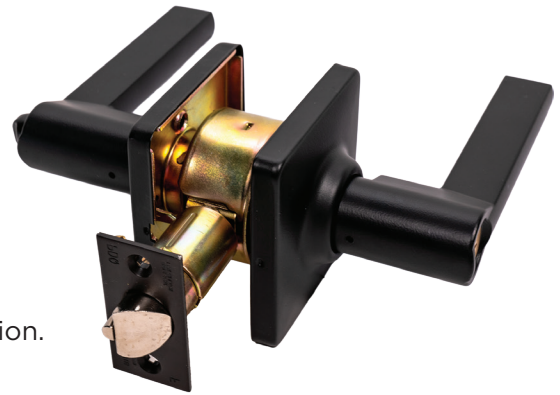

SF SERIES

Standard Duty Cylindrical Lock
Grade 2

pdqlocks.com

SF SERIES Grade 2 Cylindrical Lock

Reliable Security for Multi-Family, Multi-Tenant and Light Commercial Applications.

- 4 functions - Privacy, Passage, Entrance plus Single Dummy
- Heavier duty cylindrical lock is more durable than a tubular lock
- 5 designer levers to choose from
- 7 architectural finishes
- Stylish 2-9/16" round rose and 2-15/16" square rose
- Retrofits all major manufacturer's door preps
- Adjustable 2-3/8" - 2-3/4" backset latch is standard.
- Optional fixed backset latch adds fire label and BHMA certification.
- Anti-lockout kick-off feature (Privacy)
- Suitable for doors 1-3/8" - 1-3/4" thick
- Shares common levers with SD Cylindrical and CL Interconnected locks. Mix and match for a uniform look.

How to Order - Non-Keyed Functions

SERIES	FUNCTION	LEVER	ROSE	FINISH	LATCH	STRIKE	OPTION
SF	126	PHL	—	626	ADJ	FL	—
	126 — Passage 176 — Privacy 211 — Single Dummy	BSN MIA MEM* ORL PHL	BLANK — Round Rose (default) All Levers SR — Square Rose (All Levers)	605 606 613** 619 622 625 626 **Round Rose Only	ADJ* — Non-Fire Rated 1" face width, 1/4" radius corner with 1-1/8" square corner filler. 234*** — Fire Rated Fixed 2-3/4" backset fire rated latch, Square Corner 1-1/8" face 238*** — Fire Rated Fixed 2-3/8" backset fire rated latch, Square Corner 1" face 238R*** — Fire Rated Fixed 2-3/8" backset fire rated latch, Radius Corner 1" face	FL — Full Lip (default) ASA — ANSI/ASA T — "T" Strike	SF — Split Finishes