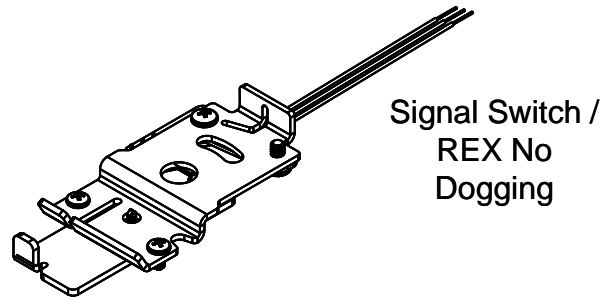

6300/6400 Parts Manual

Motorized Latch Retraction (MLR) Conversion Kit

639026

All Devices

MLR Retrofit Kit

Signal Switch / REX Kit

639718 SS / REX, Panic Rated Device, Dogging

639719 SS / REX, Fire Rated Device, No Dogging

Signal Switch / REX With Dogging

Signal Switch / REX No Dogging

Alarm Conversion Kits - Cylinder and trim rings not included

639702P-3WA-XXX Panic Device 36" Wide Device - Specify finish

639702P-3NA-XXX Panic Device 36" Narrow Device - Specify finish