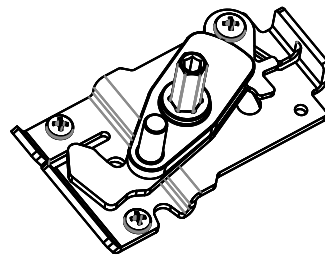

Dogging Mechanism