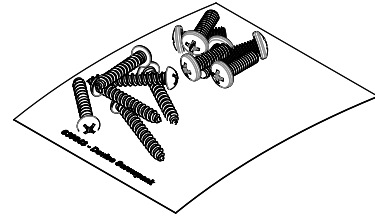

SVR Rod Connector

Extension Coupler

CVR End Link

6300/6400 Screwpacks / Shim Kits

Screwpacks

Device Screwpack	639043
SVR Connector Pack	639044
SVR Latch Screwpack	639045
CVR Latch Screwpack	639049
Rim Strike Screwpack	639050
SVR/CVR Strike Screwpack	639054
Sex Bolt (SNB) 4 Pack Silver	639053-04
Sex Bolt (SNB) 4 Pack Brown/Black	639053-H
Sex Bolt (SNB) 4 Pack Gold	639053-08

Device Screwpack

Sex Bolt (SNB) Pack

Shim Kits

	1/8" Thick	1/4" Thick
Rim Wide	631125-830	631125-430
Rim Narrow	631125-840	631125-440
SVR Wide	631125-832	631125-432
SVR Narrow	631125-842	631125-442
CVR Wide	631125-830	631125-430
CVR Narrow	631125-840	631125-440
Mortise Wide	631125-820	631125-420