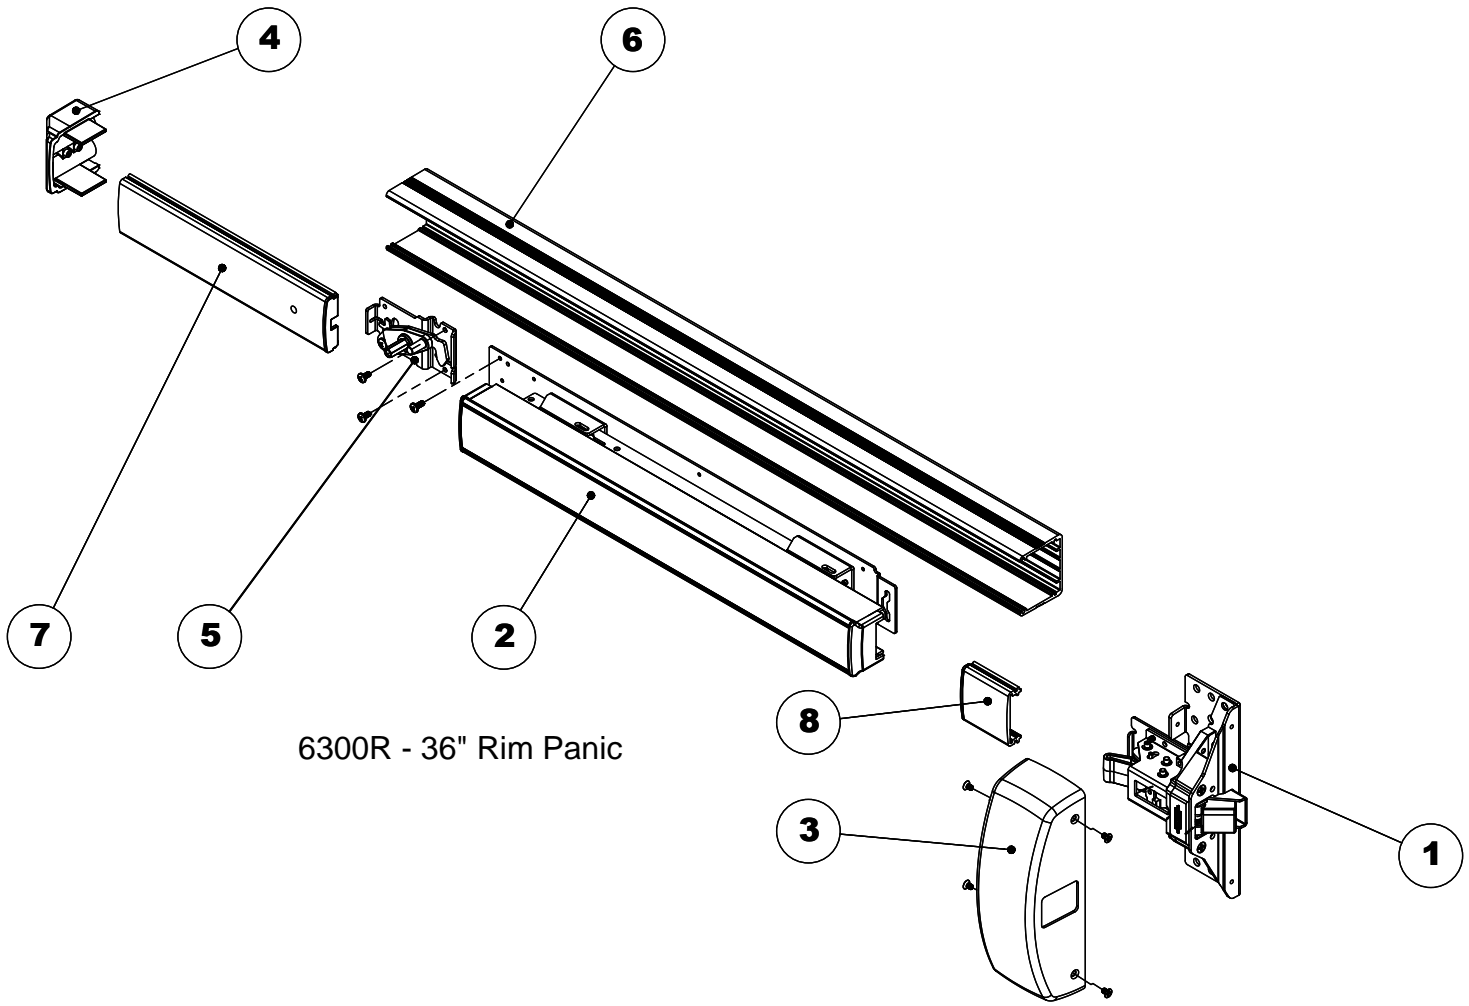

6300/6400 Parts / Service Manual

		Same for all device types	Device Type Specific	Device Length Specific	Colored / Finished Item
1	Chassis/Case/Head		X		
2	Push Bar	X		X	X
3	Chassis/Case/Head Cover		X		X
4	End Cap	X			X
5	Dogging Assembly	X			
6	Rail Extrusion	X		X	X
7	Dogging Filler	X		X	X
8	Head Filler	X			X