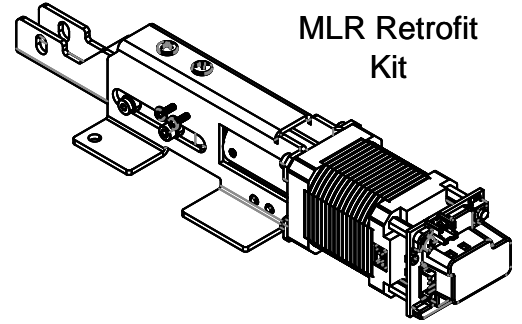

Device Screwpack

Sex Bolt (SNB) Pack

Shim Kits

	1/8" Thick	1/4" Thick
Rim Wide	631125-830	631125-430
Rim Narrow	631125-840	631125-440
SVR Wide	631125-832	631125-432
SVR Narrow	631125-842	631125-442
CVR Wide	631125-830	631125-430
CVR Narrow	631125-840	631125-440
Mortise Wide	631125-820	631125-420

6300/6400 Parts Manual

Motorized Latch Retraction (MLR) Conversion Kit

639026

All Devices

MLR Retrofit Kit

Signal Switch / REX Kit

639718 SS / REX, Panic Rated Device, Dogging

639719 SS / REX, Fire Rated Device, No Dogging