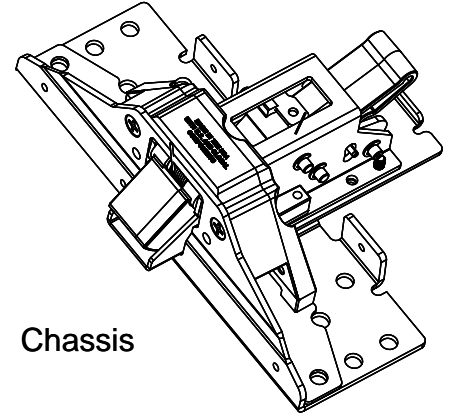

6300/6400 Parts / Service Manual

		Same for all device types	Device Type Specific	Device Length Specific	Colored / Finished Item
1	Chassis/Case/Head		X		
2	Push Bar	X		X	X
3	Chassis/Case/Head Cover		X		X
4	End Cap	X			X
5	Dogging Assembly	X			
6	Rail Extrusion	X		X	X
7	Dogging Filler	X		X	X
8	Head Filler	X			X

6300/6400 Chassis / Push Bar

Chassis/Case/Head

Rim Panic Wide	639001-R
Rim Fire Wide	639001-RF
Rim Panic Narrow	649001-R
Rim Fire Narrow	649001-RF
SVR Wide	639001-V
SVR Narrow	649001-V
CVR Wide	639001-C
CVR Narrow	649001-C
Mortise Wide	639001-M
Mortise Lock Body	J163

Chassis

Push Bar Assembly - Specify Finish

36" Device	639703-36-XXX
48" Device	639703-48-XXX

Push Bar Assembly

Push Bar Faceplate - Specify Finish

36" Device	631030-18-XXX
48" Device	631030-24-XXX

Push Bar Faceplate