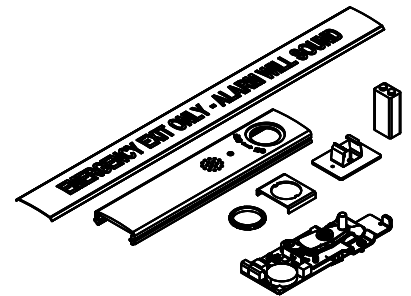

Alarm Conversion Kits - Cylinder and trim rings not included

639702P-3WA-XXX Panic Device 36" Wide Device - Specify finish

639702P-3NA-XXX Panic Device 36" Narrow Device - Specify finish

639702P-4WA-XXX Panic Device 48" Wide Device - Specify finish

639702P-4NA-XXX Panic Device 48" Narrow Device - Specify finish

639702F-3WA-XXX Fire Device 36" Wide Device - Specify finish

639702F-3NA-XXX Fire Device 36" Narrow Device - Specify finish

639702F-4WA-XXX Fire Device 48" Wide Device - Specify finish

639702F-4NA-XXX Fire Device 48" Narrow Device - Specify finish

Note: Alarm kits not available for SVR

Alarm Retrofit Kit