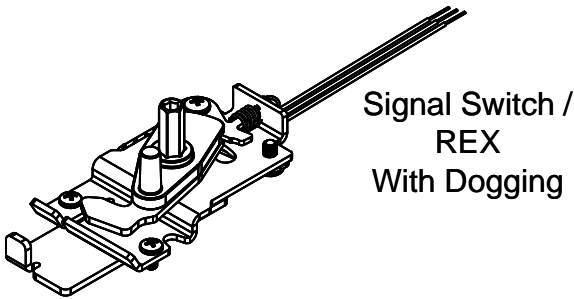

6300/6400 Parts Manual

Motorized Latch Retraction (MLR) Conversion Kit

639026

All Devices

MLR Retrofit Kit

Signal Switch / REX Kit

639718 SS / REX, Panic Rated Device, Dogging

639719 SS / REX, Fire Rated Device, No Dogging

Signal Switch / REX With Dogging

Signal Switch / REX No Dogging

Alarm Conversion Kits - Cylinder and trim rings not included

639702P-3WA-XXX Panic Device 36" Wide Device - Specify finish

639702P-3NA-XXX Panic Device 36" Narrow Device - Specify finish