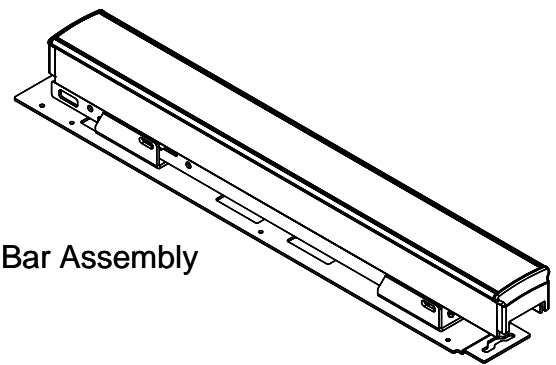

Push Bar Assembly - Specify Finish

36" Device	639703-36-XXX
48" Device	639703-48-XXX

Push Bar Assembly